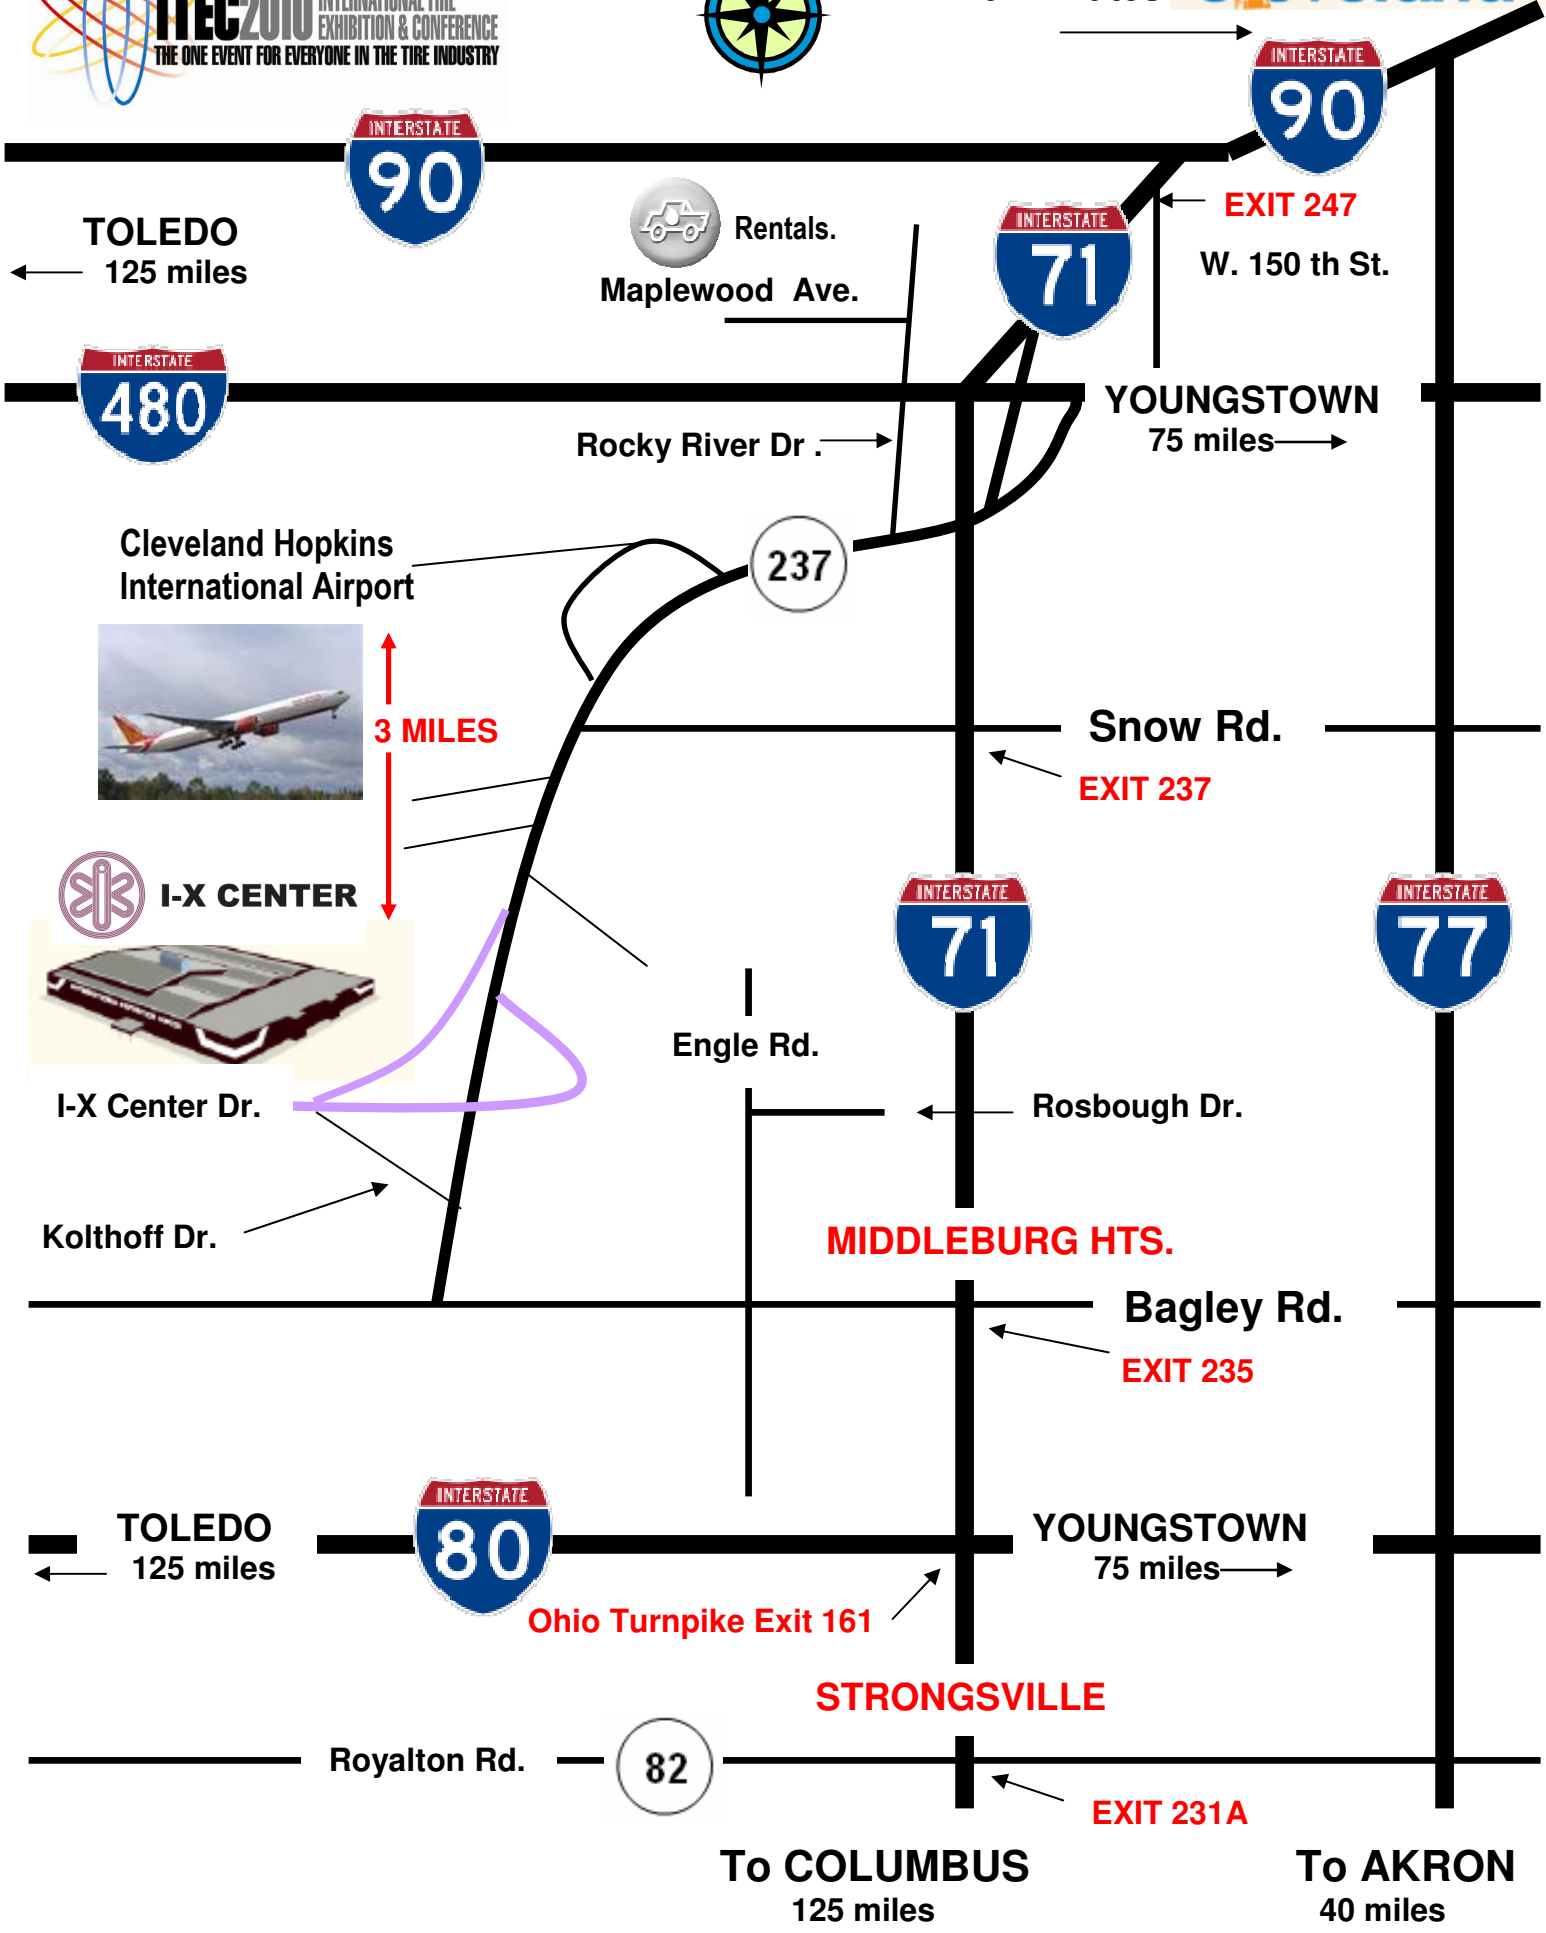

Downtown,  
20 minutes

TOLEDO  
← 125 miles

Rentals.  
Maplewood Ave.

EXIT 247  
W. 150 th St.

YOUNGSTOWN  
75 miles →

Cleveland Hopkins  
International Airport

3 MILES

I-X CENTER

I-X Center Dr.

Kolthoff Dr.

Snow Rd.  
EXIT 237

Engle Rd.

Rosbough Dr.

MIDDLEBURG HTS.

Bagley Rd.  
EXIT 235

TOLEDO  
← 125 miles

Ohio Turnpike Exit 161

YOUNGSTOWN  
75 miles →

STRONGSVILLE

Royalton Rd.

82

EXIT 231A

To COLUMBUS  
125 miles

To AKRON  
40 miles